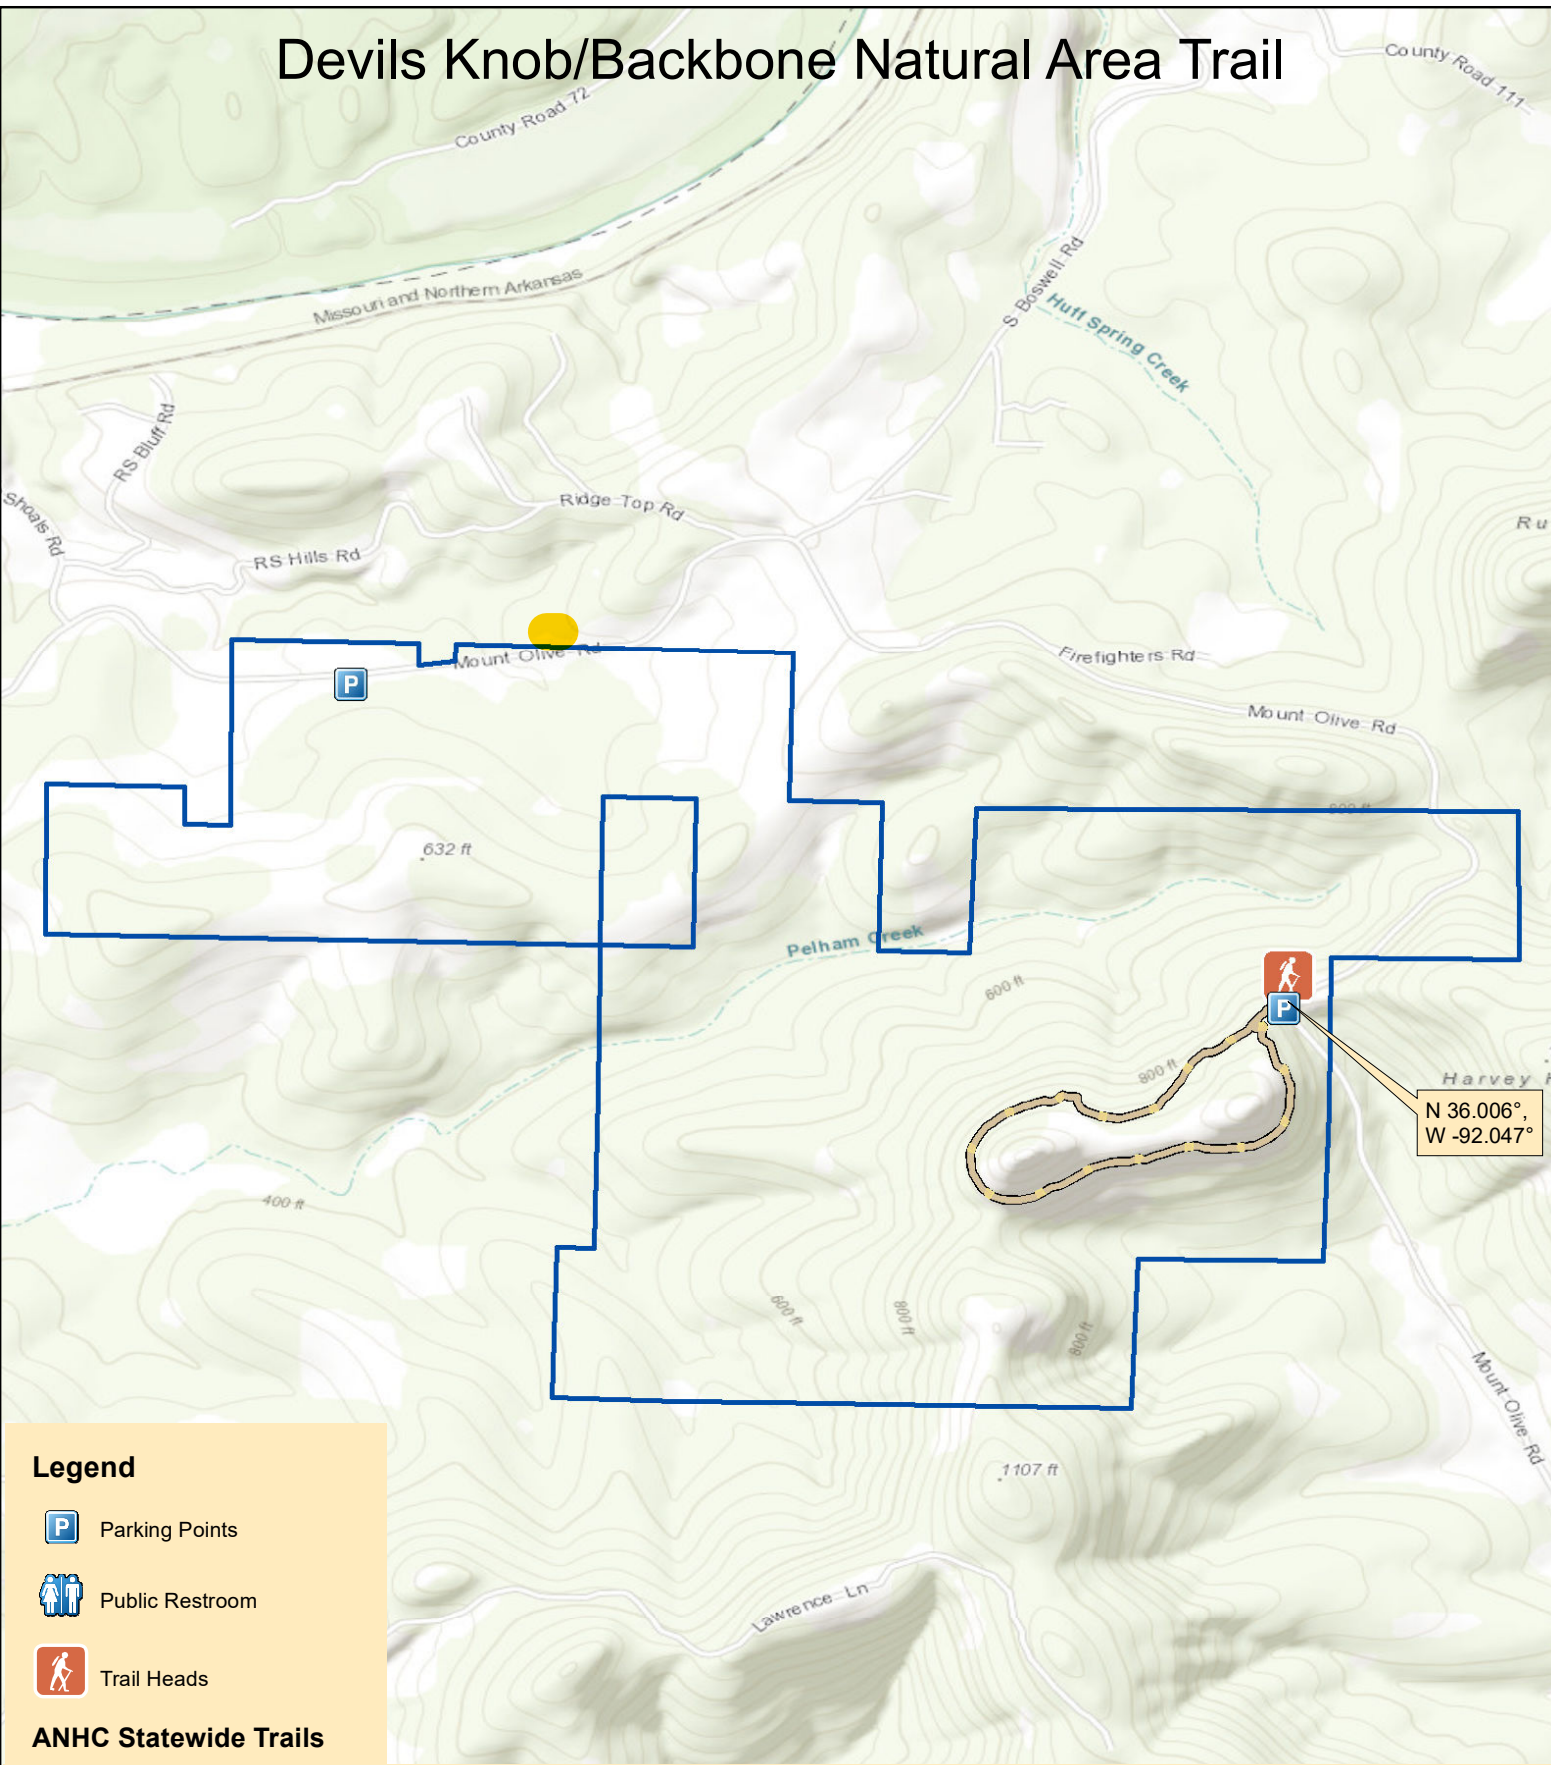

# Devils Knob/Backbone Natural Area Trail

## Legend

- Parking Points
- Public Restroom
- Trail Heads

### Accessibility

- ADA Compliant
- By Boat
- By Foot
- Part of Trail ADA Compliant
- Natural Area

Trail rated: Easy  
 Disclaimer: This map is for general reference purposes only and is not a legal document. User assumes all risks.

Trail Length: 1.25 miles